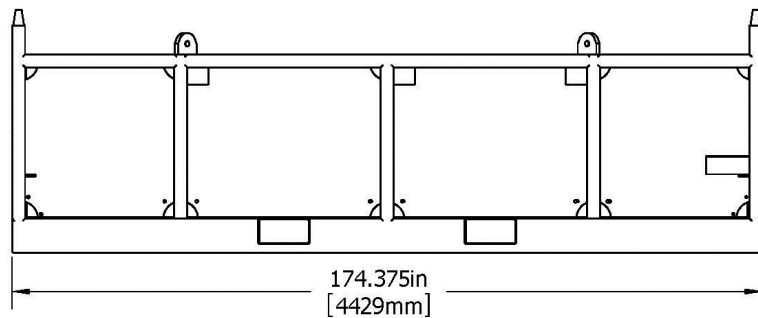

KEY BENEFITS

Solid Side Metal Basket for compact or densely packed loads requiring longer loading capabilities.

Built in safety features, with industry standard load and rigging certifications.

KEY FEATURES

- GPS equipped and online tracking on all rental equipment
- Hot dip galvanized
- Standard shipped with a 2 or 4-part rigging /sling set
- Sling documentation available on request
- Domestic safety anchor shackles supplied with sling set.
- All sling set load capacities based on a 60° sling angle
- Stamped engineers structural analysis cover letter available
- Certified 3rd-party load test and non-destructive pad eye test (MPI / Dye Penetration).
- Engineered to Meet or Exceed API RP 2A and BHP requirements
- Conforms to Shell Exploration and Production Co (SEPCo) Document OPS 0055, latest edition

6' x 14' Solid Side Metal Basket

Specifications

| Tare | SWL/Payload | Max Gross | Max Forklift | Test Weight |
|------------------|-------------------|-------------------|-------------------|-------------------|
| 4,300 lbs | 28,700 lbs | 33,300 lbs | 33,300 lbs | 66,600 lbs |

| Inside Dimension | Outside Dimension | Cu. Ft. |
|----------------------|--------------------------------|------------|
| 14'Lx6'wx38"h | 14' 6"Lx6' 6"wx56-5/8"h | 168 |

| Shackle Size | Sling Size | 45° Sling Capacity | 60° Sling Capacity |
|---------------|---------------------------|--------------------|--------------------|
| 1" SAS | 7/8"x10'-6"x4-part | 21 Ton | 26 Ton |