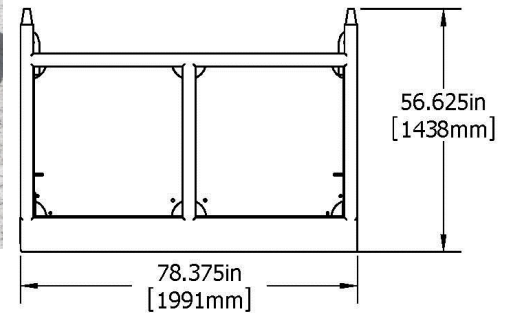

6' x 14' Solid Side Metal Basket

Specifications

| Tare | SWL/Payload | Max Gross | Max Forklift | Test Weight |
|------------------|-------------------|-------------------|-------------------|-------------------|
| 4,300 lbs | 28,700 lbs | 33,300 lbs | 33,300 lbs | 66,600 lbs |

| Inside Dimension | Outside Dimension | Cu. Ft. |
|----------------------|--------------------------------|------------|
| 14'Lx6'wx38"h | 14' 6"Lx6' 6"wx56-5/8"h | 168 |

| Shackle Size | Sling Size | 45° Sling Capacity | 60° Sling Capacity |
|---------------|---------------------------|--------------------|--------------------|
| 1" SAS | 7/8"x10'-6"x4-part | 21 Ton | 26 Ton |