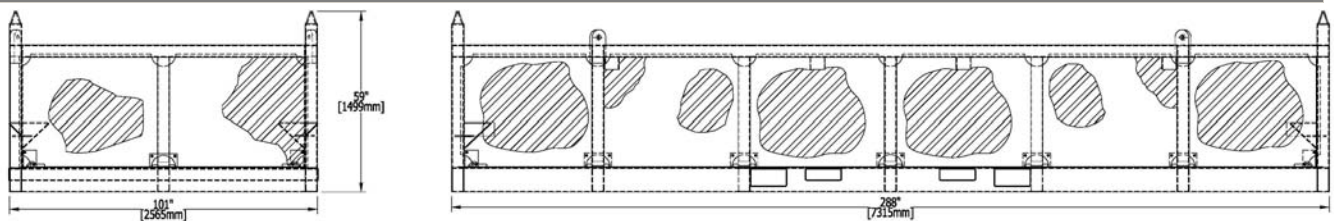

## 8' x 24' Solid Side Basket

### Specifications

Tare	SWL/Payload	Max Gross	Max Forklift	Test Weight
<b>8,611 lbs</b>	<b>45,000 lbs</b>	<b>53,611 lbs</b>	<b>53,611 lbs</b>	<b>107,222 lbs</b>

Inside Dimension	Outside Dimension	Cu. Ft.
<b>23' 4" L x 7' 9" W x 40" H</b>	<b>24' L x 8' 5" W x 58-5/8" H</b>	<b>595</b>

Shackle Size	Sling Size	45° Sling Capacity	60° Sling Capacity
<b>1-1/4 SAS</b>	<b>1-1/8" x 18' x 4-part w/2" Sub Assembly</b>	<b>34 Ton</b>	<b>42 Ton</b>

Paragon Industries, Inc.  
2025 Railroad Avenue  
Morgan City, LA 70380