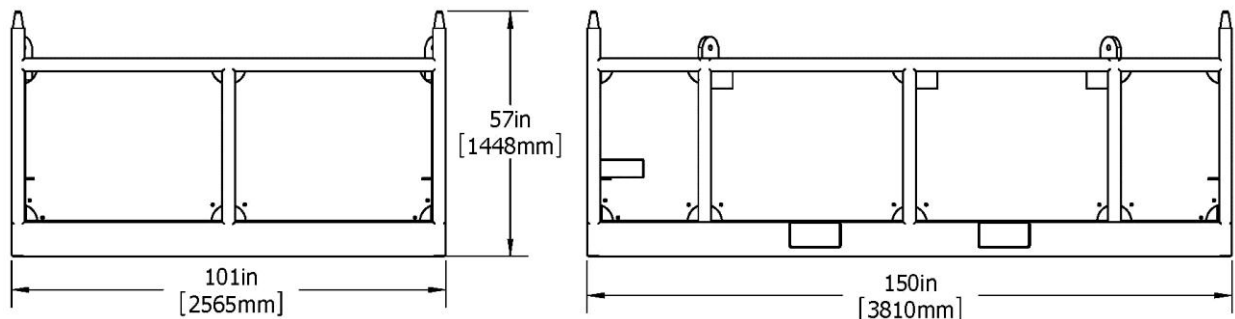

8' x 12' Solid Side Basket

Specifications

Tare	SWL/Payload	Max Gross	Max Forklift	Test Weight
4,500 lbs	28,000 lbs	32,500 lbs	32,500 lbs	65,000 lbs

Inside Dimension	Outside Dimension	Cu. Ft.
12'Lx7' 11"wx3' 2"h	12' 6"Lx8' 5"wx4'9"h	319

Shackle Size	Sling Size	45° Sling Capacity	60° Sling Capacity
7/8" SAS	7/8"x11'-5"4-part w/ Sub Assembly	21 Ton	26 Ton

Paragon Industries, Inc.
2025 Railroad Avenue
Morgan City, LA 70380

www.paragonind.net