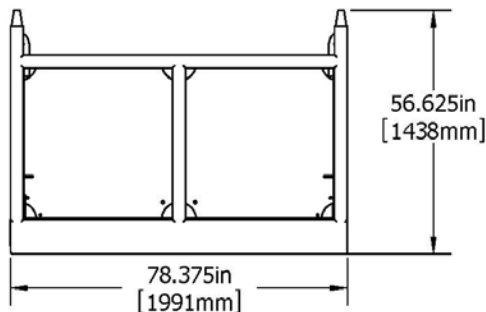

PARAGON

6' x 14' Solid Side Basket

Specifications

Tare	SWL/Payload	Max Gross	Max Forklift	Test Weight
4,300 lbs	28,700 lbs	33,300 lbs	33,300 lbs	66,600 lbs

Inside Dimension	Outside Dimension	Cu. Ft.
14'Lx6'wx38"h	14' 6"Lx6' 6"wx56-5/8"h	168

Shackle Size	Sling Size	45° Sling Capacity	60° Sling Capacity
1" SAS	7/8"x10'-6"x4-part	21 Ton	26 Ton

Paragon Industries, Inc.
2025 Railroad Avenue
Morgan City, LA 70380

www.paragonind.net

Phone: 985.384.6980
Toll Free: 800.391.9644
Fax: 985.384.6985