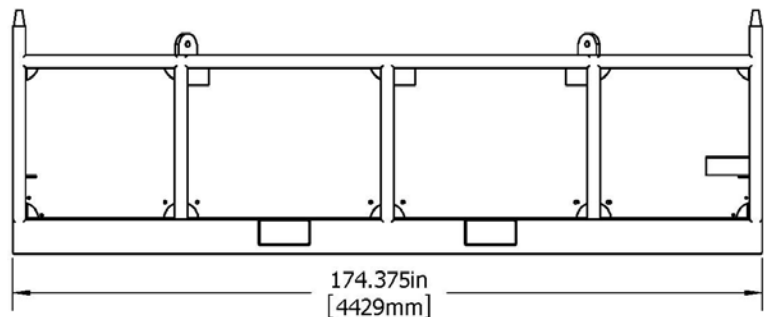

PARAGON

6' x 14' Solid Side Basket

Specifications

Tare	SWL/Payload	Max Gross	Max Forklift	Test Weight
4,300 lbs	28,700 lbs	33,300 lbs	33,300 lbs	66,600 lbs

Inside Dimension	Outside Dimension	Cu. Ft.
14'Lx6'wx38"h	14' 6"Lx6' 6"wx56-5/8"h	168

Shackle Size	Sling Size	45° Sling Capacity	60° Sling Capacity
1" SAS	7/8"x10'-6"x4-part	21 Ton	26 Ton

Paragon Industries, Inc.
2025 Railroad Avenue
Morgan City, LA 70380

www.paragonind.net

Phone: 985.384.6980
Toll Free: 800.391.9644
Fax: 985.384.6985