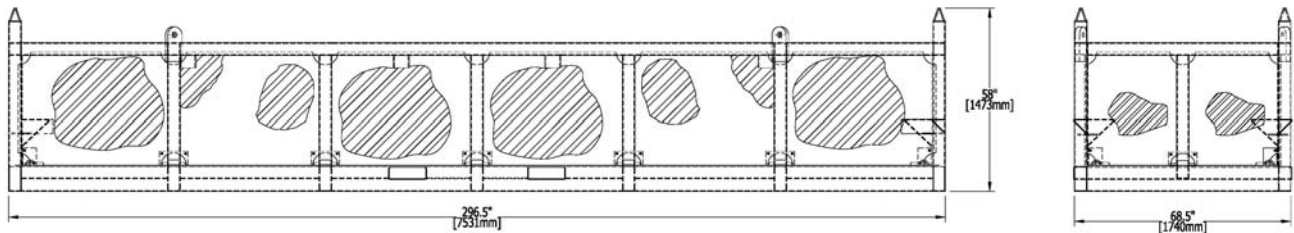

5' x 24' Solid Side Basket

Specifications

Tare	SWL/Payload	Max Gross	Max Forklift	Test Weight
7,297 lbs	57,300 lbs	64,600 lbs	64,600 lbs	129,200 lbs

Inside Dimension	Outside Dimension	Cu. Ft.
24'-1/2"Lx5'-1/2"wx39"	24'-8 1/2"Lx5'-8 1/2"wx4'10"h	408

Shackle Size	Sling Size	45° Sling Capacity	60° Sling Capacity
1-3/8" SAS	1-1/8"x18"x4-part w/2" Sub Assembly	34 Ton	42 Ton

Paragon Industries, Inc.
2025 Railroad Avenue
Morgan City, LA 70380

www.paragonind.net