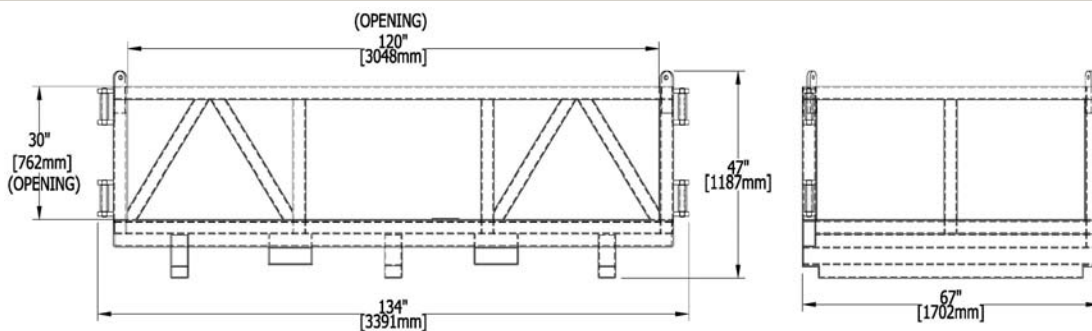

5' x 10' Two-Door Pallet Basket

Specifications

Tare	SWL/Payload	Max Gross	Max Forklift	Test Weight
3,200 lbs	9,700 lbs	12,900 lbs	12,900 lbs	25,800 lbs

Inside Dimension	Outside Dimension	Cu. Ft.
10'Lx5' 1"wx30"h	10' 6-1/2"Lx5' 6"wx43"h	125

Shackle Size	Sling Size	45° Sling Capacity	60° Sling Capacity
5/8" SAS	1/2"x11'-6"x4-part	7.1 Ton	8.8 Ton

Paragon Industries, Inc.
2025 Railroad Avenue
Morgan City, LA 70380

www.paragonind.net

Phone: 985.384.6980
Toll Free: 800.391.9644
Fax: 985.384.6985