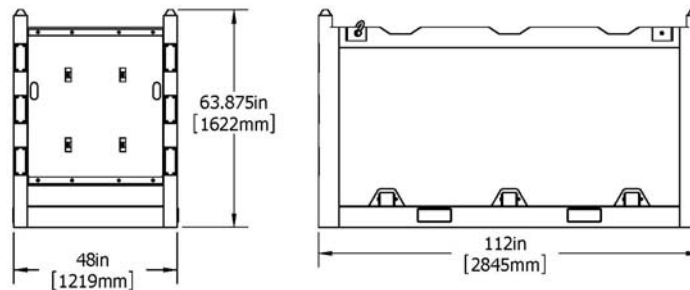

PARAGON

4' x 9' Plate Transporter (4' x 8' Plate)

Specifications

Tare	SWL/Payload	Max Gross	Max Forklift	Test Weight
3,500 lbs	14,500 lbs	18,000 lbs	18,000 lbs	36,000 lbs

Inside Dimension	Outside Dimension	Cu. Ft.
8' 4"Lx3' 4"wx 4'h	9' 4"Lx4'wx4' 10-3/4"h	110

Shackle Size	Sling Size	45° Sling Capacity	60° Sling Capacity
3/4" SAS	5/8"x9'x4-part	11 Ton	14 Ton

Paragon Industries, Inc.
2025 Railroad Avenue
Morgan City, LA 70380

www.paragonind.net

Phone: 985.384.6980
Toll Free: 800.391.9644
Fax: 985.384.6985