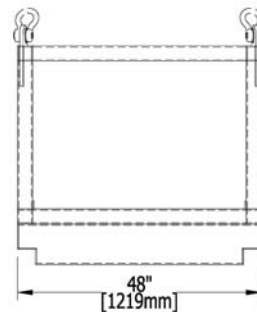

4' x 8' Solid Side Basket

Specifications

Tare	SWL/Payload	Max Gross	Max Forklift	Test Weight
1,675 lbs	13,325 lbs	15,000 lbs	15,000 lbs	30,000 lbs

Inside Dimension	Outside Dimension	Cu. Ft.
7' 6"Lx42"wx32"h	8'Lx4'wx3' 11"h	65.6

Shackle Size	Sling Size	45° Sling Capacity	60° Sling Capacity
7/8" SAS	5/8"x9'x4-part	11 Ton	14 Ton

Paragon Industries, Inc.
2025 Railroad Avenue
Morgan City, LA 70380

www.paragonind.net

Phone: 985.384.6980
Toll Free: 800.391.9644
Fax: 985.384.6985