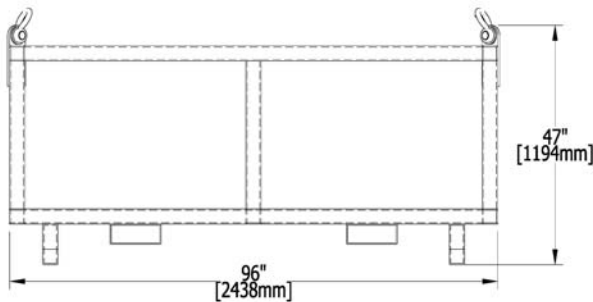

4' x 8' Solid Side Basket

Specifications

Tare	SWL/Payload	Max Gross	Max Forklift	Test Weight
1,675 lbs	13,325 lbs	15,000 lbs	15,000 lbs	30,000 lbs

Inside Dimension	Outside Dimension	Cu. Ft.
7' 6"Lx42"wx32"h	8'Lx4'wx3' 11"h	65.6

Shackle Size	Sling Size	45° Sling Capacity	60° Sling Capacity
7/8" SAS	5/8"x9'x4-part	11 Ton	14 Ton

Paragon Industries, Inc.
2025 Railroad Avenue
Morgan City, LA 70380

www.paragonind.net

Phone: 985.384.6980
Toll Free: 800.391.9644
Fax: 985.384.6985