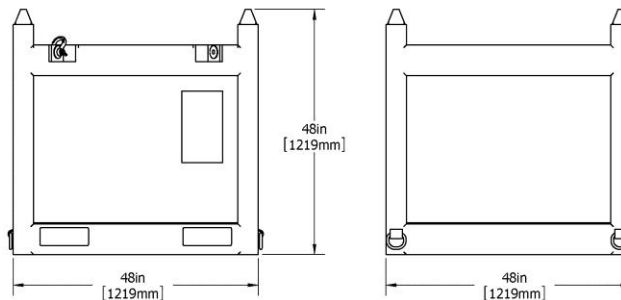

## 4' x 4' Solid Side Basket

### Specifications

Tare	SWL/Payload	Max Gross	Max Forklift	Test Weight
<b>1,500 lbs</b>	<b>8,000 lbs</b>	<b>9,500 lbs</b>	<b>9,500 lbs</b>	<b>19,000 lbs</b>

Inside Dimension	Outside Dimension	Cu. Ft.
3' 6"Lx3' 6"wx35"h	4'Lx4'wx4'h	64

Shackle Size	Sling Size	45° Sling Capacity	60° Sling Capacity
5/8" SAS	1/2"x4'-7"x4-part	7.1 Ton	8.8 Ton

Paragon Industries, Inc.  
2025 Railroad Avenue  
Morgan City, LA 70380

[www.paragonind.net](http://www.paragonind.net)