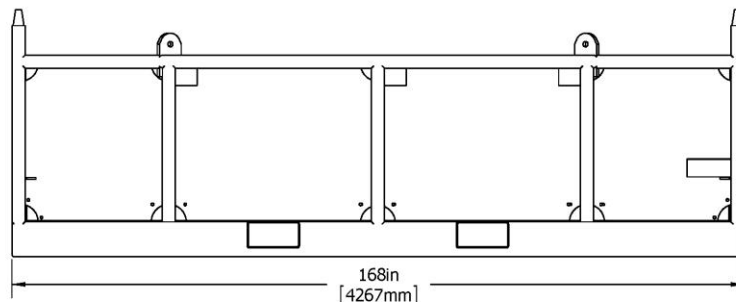

## 4' x 14' Solid Side Basket

### Specifications

Tare	SWL/Payload	Max Gross	Max Forklift	Test Weight
<b>3,500 lbs</b>	<b>25,000 lbs</b>	<b>28,500 lbs</b>	<b>28,500 lbs</b>	<b>57,000 lbs</b>

Inside Dimension	Outside Dimension	Cu. Ft.
<b>13' 6"Lx3' 6"wx3' 2"h</b>	<b>14'Lx4'wx4'h</b>	<b>168</b>

Shackle Size	Sling Size	45° Sling Capacity	60° Sling Capacity
<b>7/8" SAS</b>	<b>3/4"x9"x 4-part</b>	<b>16 Ton</b>	<b>19 Ton</b>

Paragon Industries, Inc.  
2025 Railroad Avenue  
Morgan City, LA 70380

[www.paragonind.net](http://www.paragonind.net)