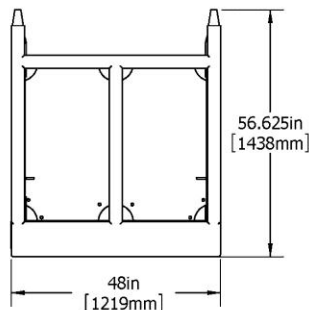

## 4' x 14' Solid Side Basket

### Specifications

Tare	SWL/Payload	Max Gross	Max Forklift	Test Weight
<b>3,500 lbs</b>	<b>25,000 lbs</b>	<b>28,500 lbs</b>	<b>28,500 lbs</b>	<b>57,000 lbs</b>

Inside Dimension	Outside Dimension	Cu. Ft.
<b>13' 6"Lx3' 6"wx3' 2"h</b>	<b>14'Lx4'wx4'h</b>	<b>168</b>

Shackle Size	Sling Size	45° Sling Capacity	60° Sling Capacity
<b>7/8" SAS</b>	<b>3/4"x9"x 4-part</b>	<b>16 Ton</b>	<b>19 Ton</b>

Paragon Industries, Inc.  
2025 Railroad Avenue  
Morgan City, LA 70380

[www.paragonind.net](http://www.paragonind.net)