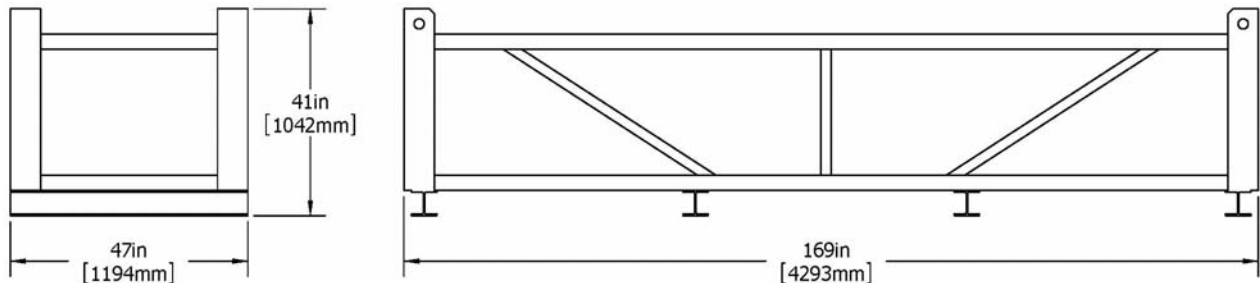

4' x 14' Expanded Metal Basket

Specifications

Tare	SWL/Payload	Max Gross	Max Forklift	Test Weight
2,305 lbs	7,000 lbs	9,300 lbs	9,300 lbs	18,600 lbs

Inside Dimension	Outside Dimension	Cu. Ft.
13' 6" Lx40" wx31" h	14' 1" Lx48" wx41" h	140

Shackle Size	Sling Size	45° Sling Capacity	60° Sling Capacity
7/8" SAS	5/8"x14'x4-part	11 Ton	14 Ton

Paragon Industries, Inc.
 2025 Railroad Avenue
 Morgan City, LA 70380

www.paragonind.net

Phone: 985.384.6980
 Toll Free: 800.391.9644
 Fax: 985.384.6985