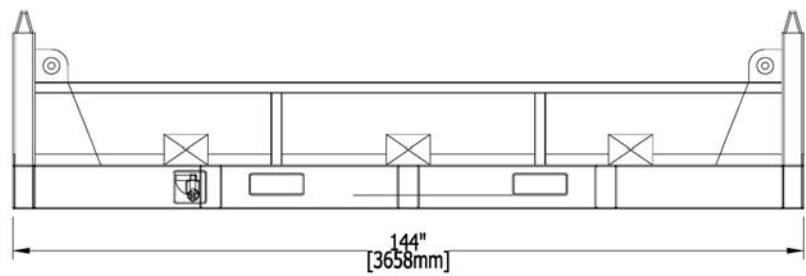

4' x 12' Transporter

Specifications

Tare	SWL/Payload	Max Gross	Max Forklift	Test Weight
1,700 lbs	12,800 lbs	14,500 lbs	14,500 lbs	29,000 lbs

Inside Dimension	Outside Dimension	Cu. Ft.
12'Lx40"wx24"h	12'Lx4'wx3'h	N/A

Shackle Size	Sling Size	45° Sling Capacity	60° Sling Capacity
1" SAS	1/2"x13"x4-part (w/ 5/8" thimbles)	7.1 Ton	8.8 Ton

Paragon Industries, Inc.
2025 Railroad Avenue
Morgan City, LA 70380

www.paragonind.net