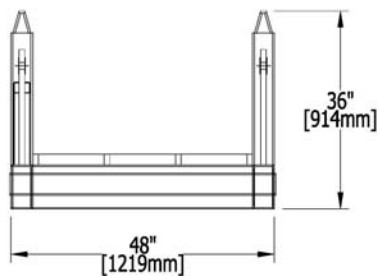

4' x 12' Transporter

Specifications

Tare	SWL/Payload	Max Gross	Max Forklift	Test Weight
1,700 lbs	12,800 lbs	14,500 lbs	14,500 lbs	29,000 lbs

Inside Dimension	Outside Dimension	Cu. Ft.
12'Lx40"wx24"h	12'Lx4'wx3'h	N/A

Shackle Size	Sling Size	45° Sling Capacity	60° Sling Capacity
1" SAS	1/2"x13"x4-part (w/ 5/8" thimbles)	7.1 Ton	8.8 Ton

Paragon Industries, Inc.
2025 Railroad Avenue
Morgan City, LA 70380

www.paragonind.net