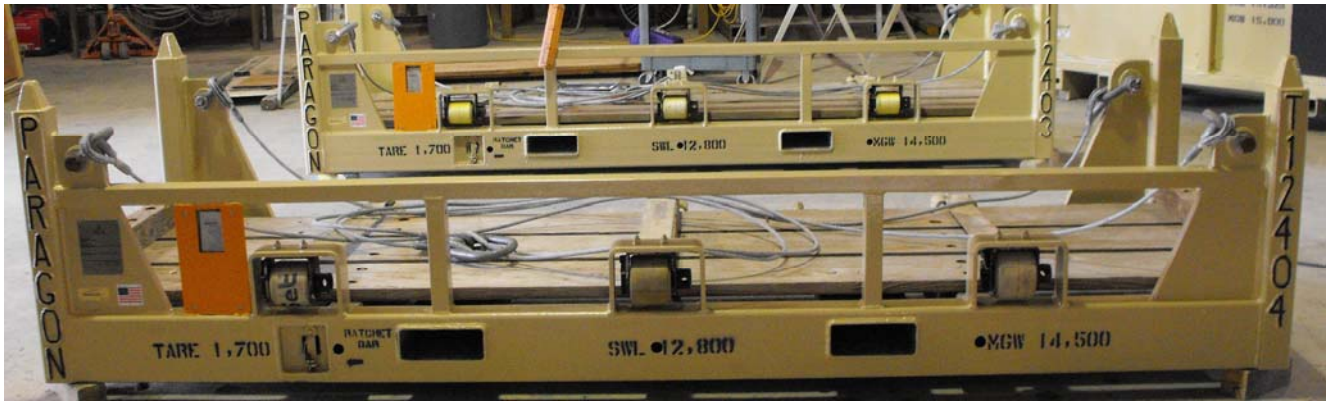

4' x 12' Transporter

Specifications

Tare	SWL/Payload	Max Gross	Max Forklift	Test Weight
1,700 lbs	12,800 lbs	14,500 lbs	14,500 lbs	29,000 lbs

Inside Dimension	Outside Dimension	Cu. Ft.
12'Lx40"wx24"h	12'Lx4'wx3'h	N/A

Shackle Size	Sling Size	45° Sling Capacity	60° Sling Capacity
1" SAS	1/2"x13"x4-part (w/ 5/8" thimbles)	7.1 Ton	8.8 Ton

Paragon Industries, Inc.
2025 Railroad Avenue
Morgan City, LA 70380

www.paragonind.net