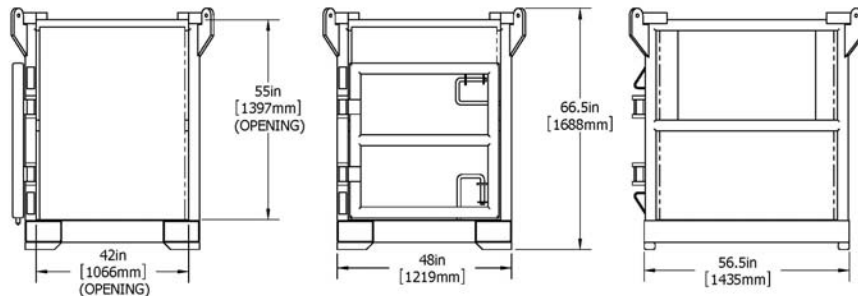

PARAGON

330 Gallon Single Tote Rack

Specifications

Tare	SWL/Payload	Max Gross	Max Forklift	Test Weight
1,250 lbs	5,250 lbs	6,500 lbs	6,500 lbs	13,000 lbs

Inside Dimension	Outside Dimension	Cu. Ft.
1-330 Gallon Tote Tank	56-1/2"Lx48"wx66-1/2"h	N/A

Shackle Size	Sling Size	45° Sling Capacity	60° Sling Capacity
3/4" SAS	1/2"x6'-9"x4-part	7.1 Ton	8.8 Ton

Paragon Industries, Inc.
2025 Railroad Avenue
Morgan City, LA 70380

www.paragonind.net

Phone: 985.384.6980
Toll Free: 800.391.9644
Fax: 985.384.6985